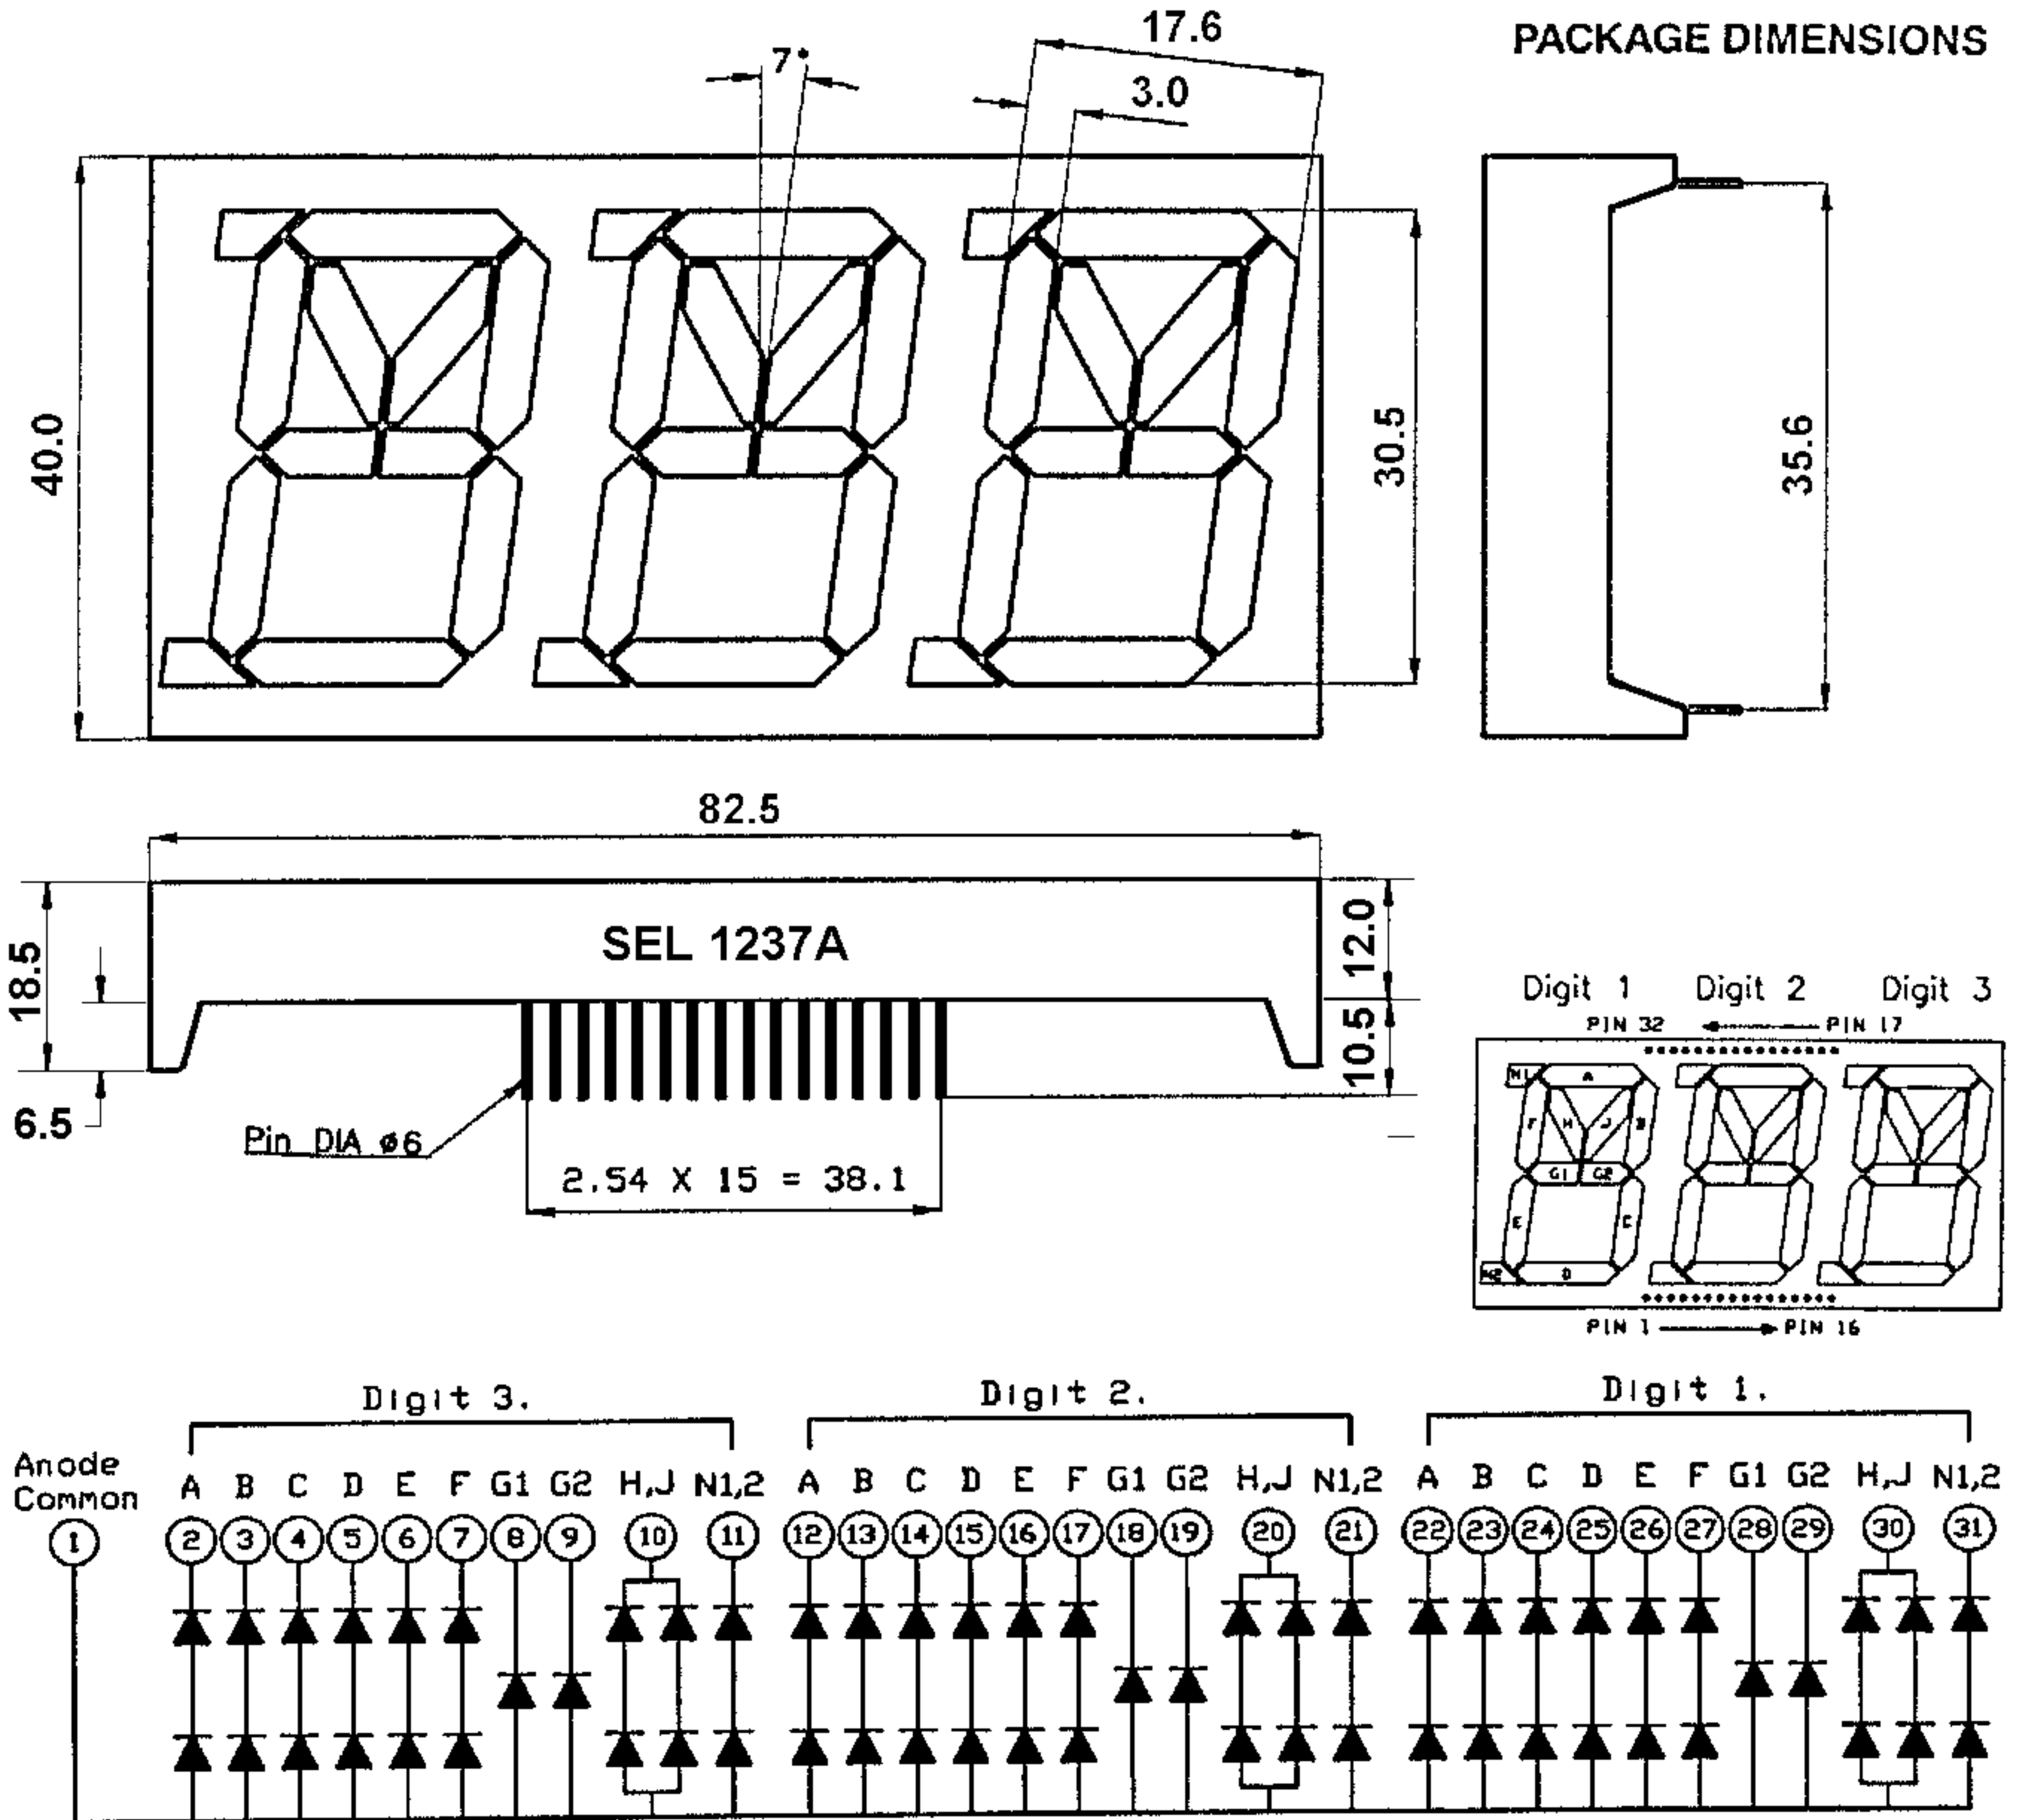

High Reliability 1.2 inch Triple-Digits  
LED Displays for Elevator

**SEL 1230A**  
**SEL 1237A**

**SEL 1237A (Anode Common)**

SEL 1237A (Cathode Common) All diodes are reversed polarity.

**三光半導體株式會社**  
**SAM KWANG SEMICONDUCTOR CO., LTD.**